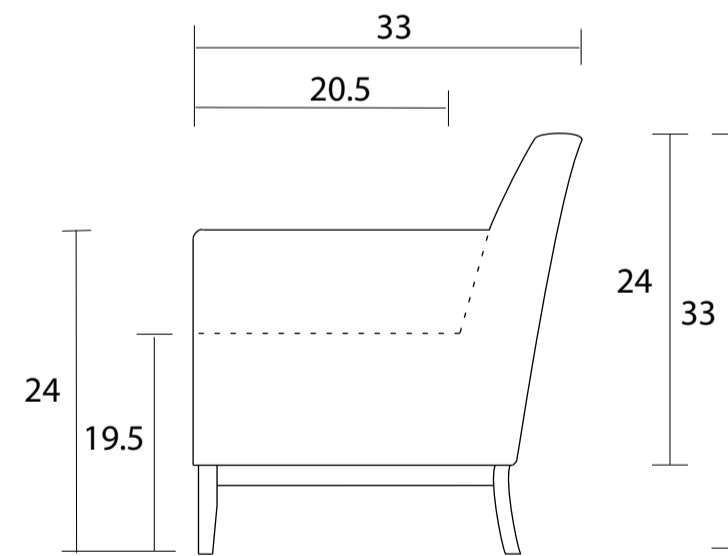

Chair

Sideview

Specifications:

9" show wood base, walnut. Also available in espresso, please specify on order

No-Sag sinious spring system with loose seat cushion

Tight back

8.5" Show Wood Base

Measurements may vary +/- 1"