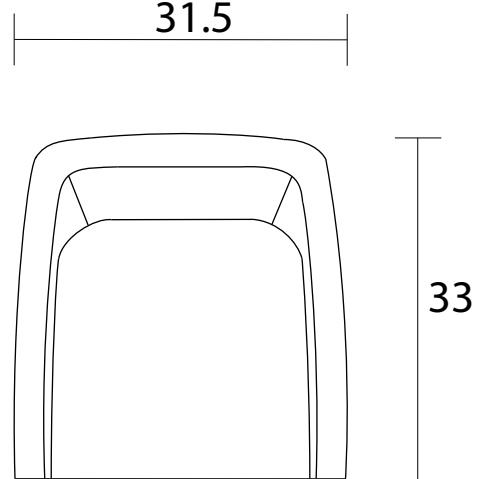

Chair

Sideview

Top view

Specifications:  
 Swivel base, standard is fabric covered; upgrade to brass cover  
 No-Sag sinuous spring system with tight seat  
 Tight back  
 Piping on outside arms and back  
 Measurements may vary +/- 1"  
 August 24th, 2023

| COM Requirement | Yards |
|-----------------|-------|
| Chair           | 5.5   |

Yardage indicated is based on 54" solid, railroaded, non-matched fabrics