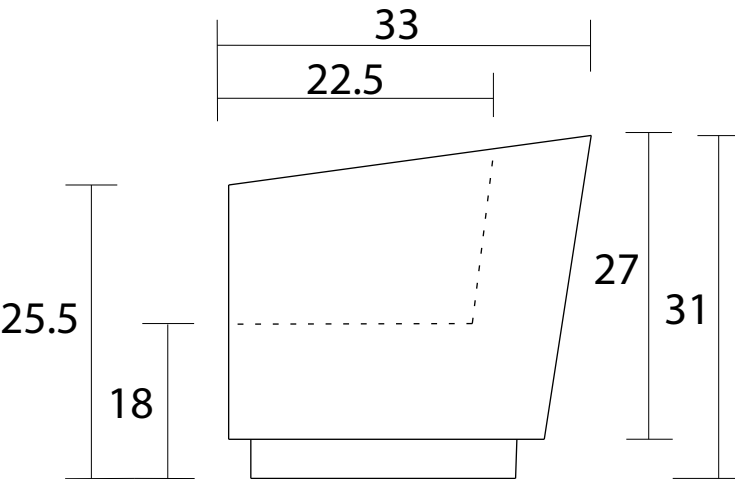

Chair

Sideview

Top view

Specifications:  
 Swivel base, standard is fabric covered; upgrade to brass cover  
 No-Sag sinuous spring system with tight seat  
 Tight back  
 Piping on outside arms and back  
 Measurements may vary +/- 1"  
 August 24th, 2023

| COM Requirement | Yards |
|-----------------|-------|
| Chair           | 5.5   |

Yardage indicated is based on 54" solid, railroaded, non-matched fabrics