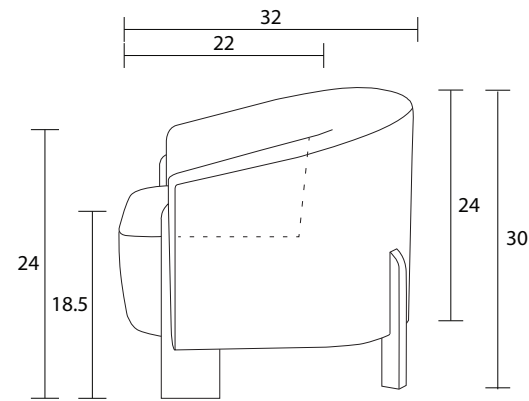

Chair

Sideview

Specifications:

Shaped exposed wood legs, walnut. Also available in espresso or natural, please specify on order

Webbed seat system with tight seat

Tight back

No Piping

Measurements may vary +/- 1"

January 31st, 2025

COM Requirement	Yards
Chair	4

Yardage indicated is based on 54" solid, railroaded, non-matched fabrics